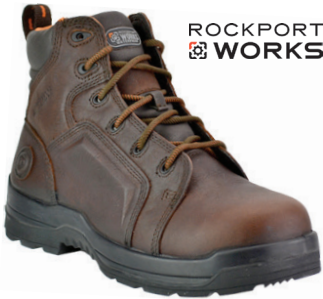

RP664

$149.99

Rockport **Composite Toe** 6" Boot • Waterproof-Tumbled Full-Grain Leather Upper • Moisture-Wicking Nylon Mesh Lining • Removable EVA Cushion Footbed with truTECH Shock Absorbing Heel Pad & Forefoot Pad • Slip & Oil-Resistant Dual Density Outsole with Direct Attached PU Midsole & Rubber Traction Bottom • Extra Wide Toe Cap • Color - Brown
Sizes: 6 - 12 (Medium or Wide)