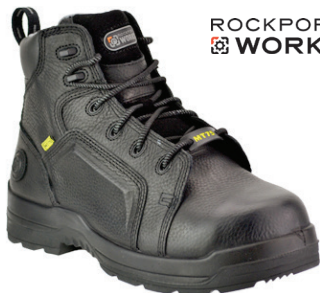

RP6465

$149.99

Rockport **Composite Toe** 6" Metatarsal Guard • Leather Upper • Moisture-Wicking Nylon Mesh Lining • Removable EVA Cushion Insert with Shock Absorbing Heel • Direct Attach PU Midsole • Dual-Density Outsole with Rubber Traction Bottom • Color - Black

Sizes: 6 - 12, 13, 14, 15 (Medium or Wide)