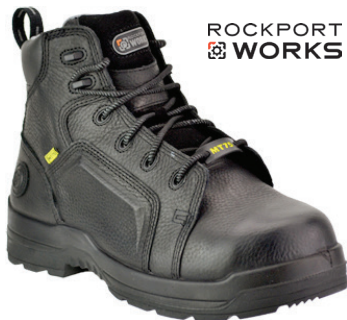

METATARSAL GUARD

WOMEN'S

ROCKPORT
WORKS

RP465

$149.99

Rockport **Composite Toe** 6" Metatarsal Guard • Leather Upper • Moisture Wicking Nylon Mesh Lining • Removable EVA Cushion Insert with Shock Absorbing Heel • Slip-Resistant Dual-Density Outsole with Direct-Attached PU Midsole & Rubber Traction Bottom • Color - Black

Sizes: 6 - 12 (Medium or Wide)

ASTM
F2413

COMP
TOE