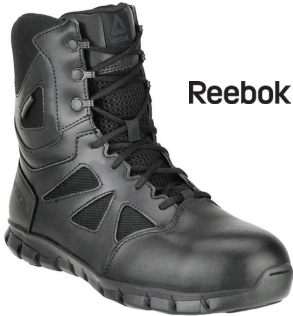

Reebok

RB8807

$149.99

Reebok **Composite Toe** 8" Waterproof Tactical Boot with Side
Zipper • Leather & Ballistic Nylon Upper • Extra Wide Toe
• Moisture Wicking Nylon Mesh Lining • MemoryTech
Massage Removable Cushion Footbed • Sublite EVA Cushion
Midsole • Slip & Oil-Resistant Rubber Outsole • Color - Black

Sizes: 7 - 12, 13, 14, 15, 16 (Medium) 7 - 12, 13, 14, 15 (Wide)