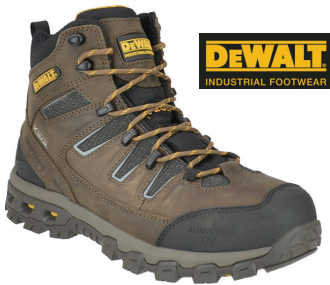

DXWP10019-BIS

$149.99

DeWalt **Aluminum Toe** Athletic Boot • Full Grain Leather & Kevlar Upper • Waterproof, Breathable Membrane • ProComfort Insole™ • Composite Puncture Resistant Plate • ProComfort Shank™ • Oil & Slip-Resistant Outsole • Color - Bison

Sizes: 7, 8 - 12, 13 (Medium or Wide)

ASTM F2413