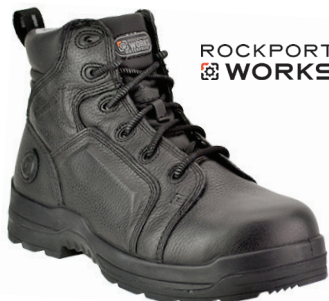

RP635

$149.99

Rockport **Composite Toe** 6" Boot • Full-Grain Waterproof Tumbled Leather • Hydro-Shield Waterproof Bootie • Moisture-Wicking Nylon Mesh Lining • Removable EVA Cushion Footbed with truTECH Shock Absorbing Heel & Forefoot Pad • Slip & Oil-Resistant Dual Density Outsole with Direct Attached PU Midsole & Rubber Traction Bottom • Color - Black

Sizes: 6 - 12 (Medium or Wide)