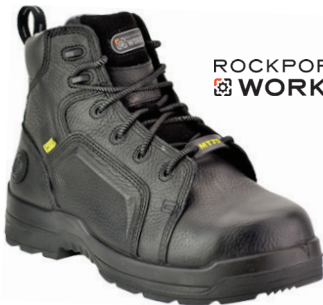

RP465

$149.99

Rockport **Composite Toe** 6" Metatarsal Guard • Leather Upper • Moisture-Wicking Nylon Mesh Lining • Removable EVA Cushion Insert with Shock Absorbing Heel • Direct Attach PU Midsole • Dual-Density Outsole with Slip-Resistant Rubber Traction Bottom • Color - Black

Sizes: 6 - 12 (Medium or Wide)