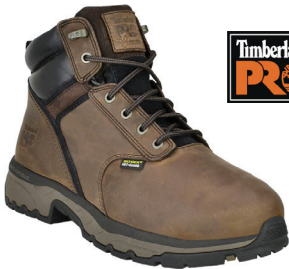

TMA1WT9

$174.99

Timberland Pro® **Steel Toe** Metatarsal Guard • Premium Full-Grain Leather Upper • Mesh Lining with Antimicrobial Treatment • Anti-Fatigue Technology Polyurethane Footbed • Fiberglass Shank • Cement Construction • Slip, Oil, Abrasion & 572°F Heat Resistant Non-Marking Rubber Outsole • SKYDEX® Flexible Metatarsal Guard • Color - Brown
Sizes: 7 - 12, 13, 14, 15 (Medium or Wide)