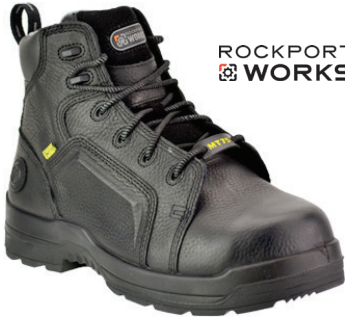

ROCKPORT
WORKS

RP465

$169.99

Rockport **Composite Toe** 6" Metatarsal Guard • Leather Upper • Moisture Wicking Nylon Mesh Lining • Removable EVA Cushion Insert with Shock Absorbing Heel • Slip-Resistant Dual-Density Outsole with Direct-Attached PU Midsole & Rubber Traction Bottom • Color - Black

Sizes: 6 - 12 (Medium or Wide)