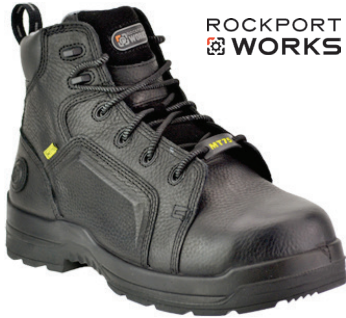

**ROCKPORT
WORKS**

RP465

$149.99

Rockport **Composite Toe** 6" Metatarsal Guard • Leather Upper
• Moisture Wicking Nylon Mesh Lining • Removable EVA
Cushion Insert with Shock Absorbing Heel • Slip-Resistant
Dual-Density Outsole with Direct-Attached PU Midsole &
Rubber Traction Bottom • Color - Black

Sizes: 6 - 12 (Medium or Wide)

ASTM F2413
COMP TOE