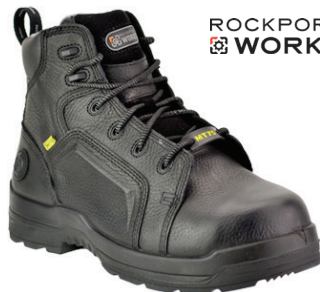

RP6465

$165.99

Rockport **Composite Toe** 6" Metatarsal Guard • Leather Upper • Moisture-Wicking Nylon Mesh Lining • Removable EVA Cushion Insert with Shock Absorbing Heel • Direct Attach PU Midsole • Dual-Density Outsole with Rubber Traction Bottom • Color - Black

Sizes: 6 - 12, 13, 14, 15 (Medium or Wide)