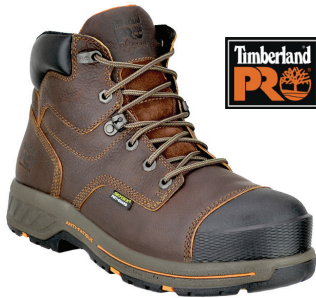

TMA1VXG

$189.99

Timberland Pro® **Composite Toe** Metatarsal Guard • Distressed Full-Grain Leather Upper • Mesh Lining with Antimicrobial Treatment • Anti-Fatigue Technology Polyurethane Footbed • Direct Inject Construction • Fiberglass Shank • Slip, Oil, Abrasion & 572°F Heat Resistant Non-Marking Rubber Outsole • SKYDEX® Flexible Metatarsal Guard • Color - Red Brown

Sizes: 7 - 12, 13, 14, 15 (Medium or Wide)