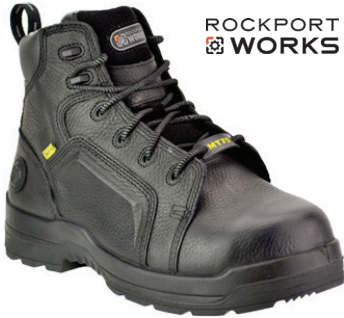

ROCKPORT
WORKS

RP465

$165.99

Rockport **Composite Toe** 6" Metatarsal Guard • Leather Upper
• Moisture Wicking Nylon Mesh Lining • Removable EVA
Cushion Insert with Shock Absorbing Heel • Slip-Resistant
Dual-Density Outsole with Direct-Attached PU Midsole &
Rubber Traction Bottom • Color - Black

Sizes: 6 - 12 (Medium or Wide)