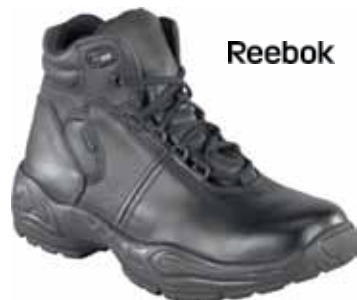

Reebok

CP850

$159.99

- Reebok 6" Soft Toe Chukka
- Leather Upper
- Moisture Wicking Lining
- PI-1000 Cushion Insert with Shock Eliminator Heel Cushion
- Maxum-Lite™ Polyurethane Outsole
- Postal Certified
- Color: Black

Sizes: 6-12 (Medium or Wide)