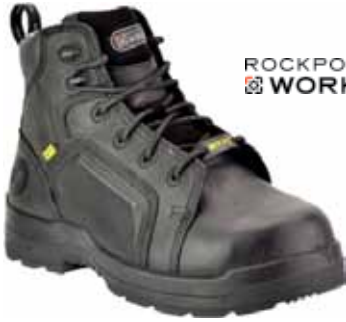

Women's Metatarsal Guard

ROCKPORT
WORKS

RP465

$144.99

- Rockport *Composite Toe* 6" Metatarsal Guard
- Leather Upper w/Moisture-Wicking Nylon Mesh Lining
- Removable EVA Cushion Insert w/Shock Absorbing Heel
- Dual-Density Outsole, Direct-Attached PU Midsole, Rubber Bottom Traction
- Color - Black

Sizes: 6 - 12 (Medium or Wide)

New