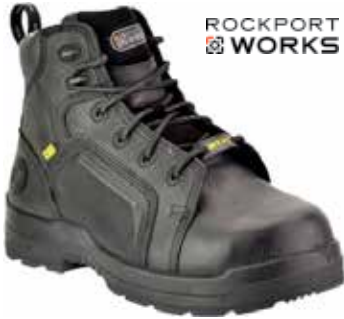

ROCKPORT
WORKS

RP465

$165.99

Rockport **Composite Toe** 6" Metatarsal Guard • Leather Upper
• Moisture Wicking Nylon Mesh Lining • Removable EVA
Cushion Insert with Shock Absorbing Heel • Slip-Resistant
Dual-Density Outsole with Direct-Attached PU Midsole &
Rubber Traction Bottom • Color - Black

Sizes: 6 - 12 (Medium or Wide)