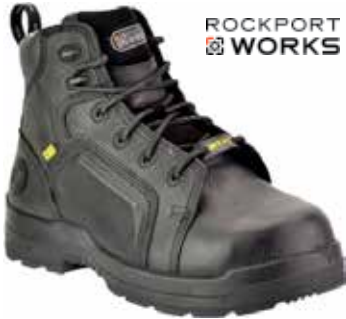

ROCKPORT
WORKS

RP465

$149.99

Rockport **Composite Toe** 6" Metatarsal Guard • Leather Upper
• Moisture Wicking Nylon Mesh Lining • Removable EVA
Cushion Insert with Shock Absorbing Heel • Slip-Resistant
Dual-Density Outsole with Direct-Attached PU Midsole &
Rubber Traction Bottom • Color - Black

Sizes: 6 - 12 (Medium or Wide)