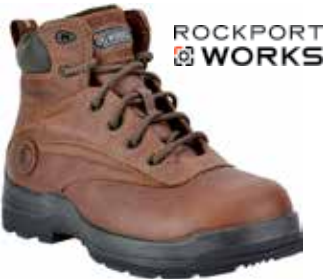

RP668

$144.99

Rockport **Composite Toe** 6" Boot • Full-Grain Waterproof Leather Upper • Moisture-Wicking Nylon Mesh • Removable EVA Cushion Insert with truTECH Shock Absorbing Heel & Rebounding Forefoot Pads • Slip & Oil-Resistant Dual-Density Outsole with PU Midsole & Rubber Traction Bottom • Extra Wide Toe Box • Color - Deer Tan

Sizes: 6 - 12 (Medium or Wide)