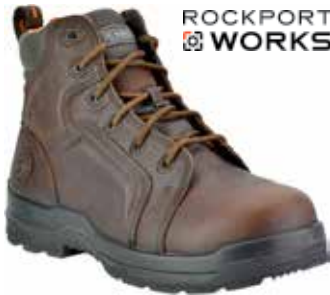

ROCKPORT
WORKS

RP6640

$144.99

Rockport **Composite Toe** 6" Boot • Waterproof Tumbled Full-Grain Leather Upper • Moisture-Wicking Nylon Mesh Lining • Removable EVA Cushion Insert with Shock Absorbing Heel Pad • Slip, Oil, Metal Chip, Chemical & Abrasion-Resistant Dual Density Outsole with Direct Attached PU Midsole & Rubber Traction Bottom • Extra Wide Toe Cap • Color - Brown

Sizes: 4 - 12, 13, 14, 15 (Medium or Wide)