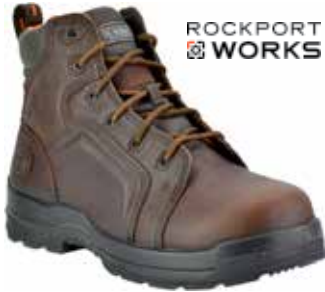

RP664

$144.99

Rockport **Composite Toe** 6" Boot • Waterproof-Tumbled Full-Grain Leather Upper • Moisture-Wicking Nylon Mesh Lining • Removable EVA Cushion Footbed with truTECH Shock Absorbing Heel Pad & Forefoot Pad • Slip & Oil-Resistant Dual Density Outsole with Direct Attached PU Midsole & Rubber Traction Bottom • Extra Wide Toe Cap • Color - Brown

Sizes: 6 - 12 (Medium or Wide)